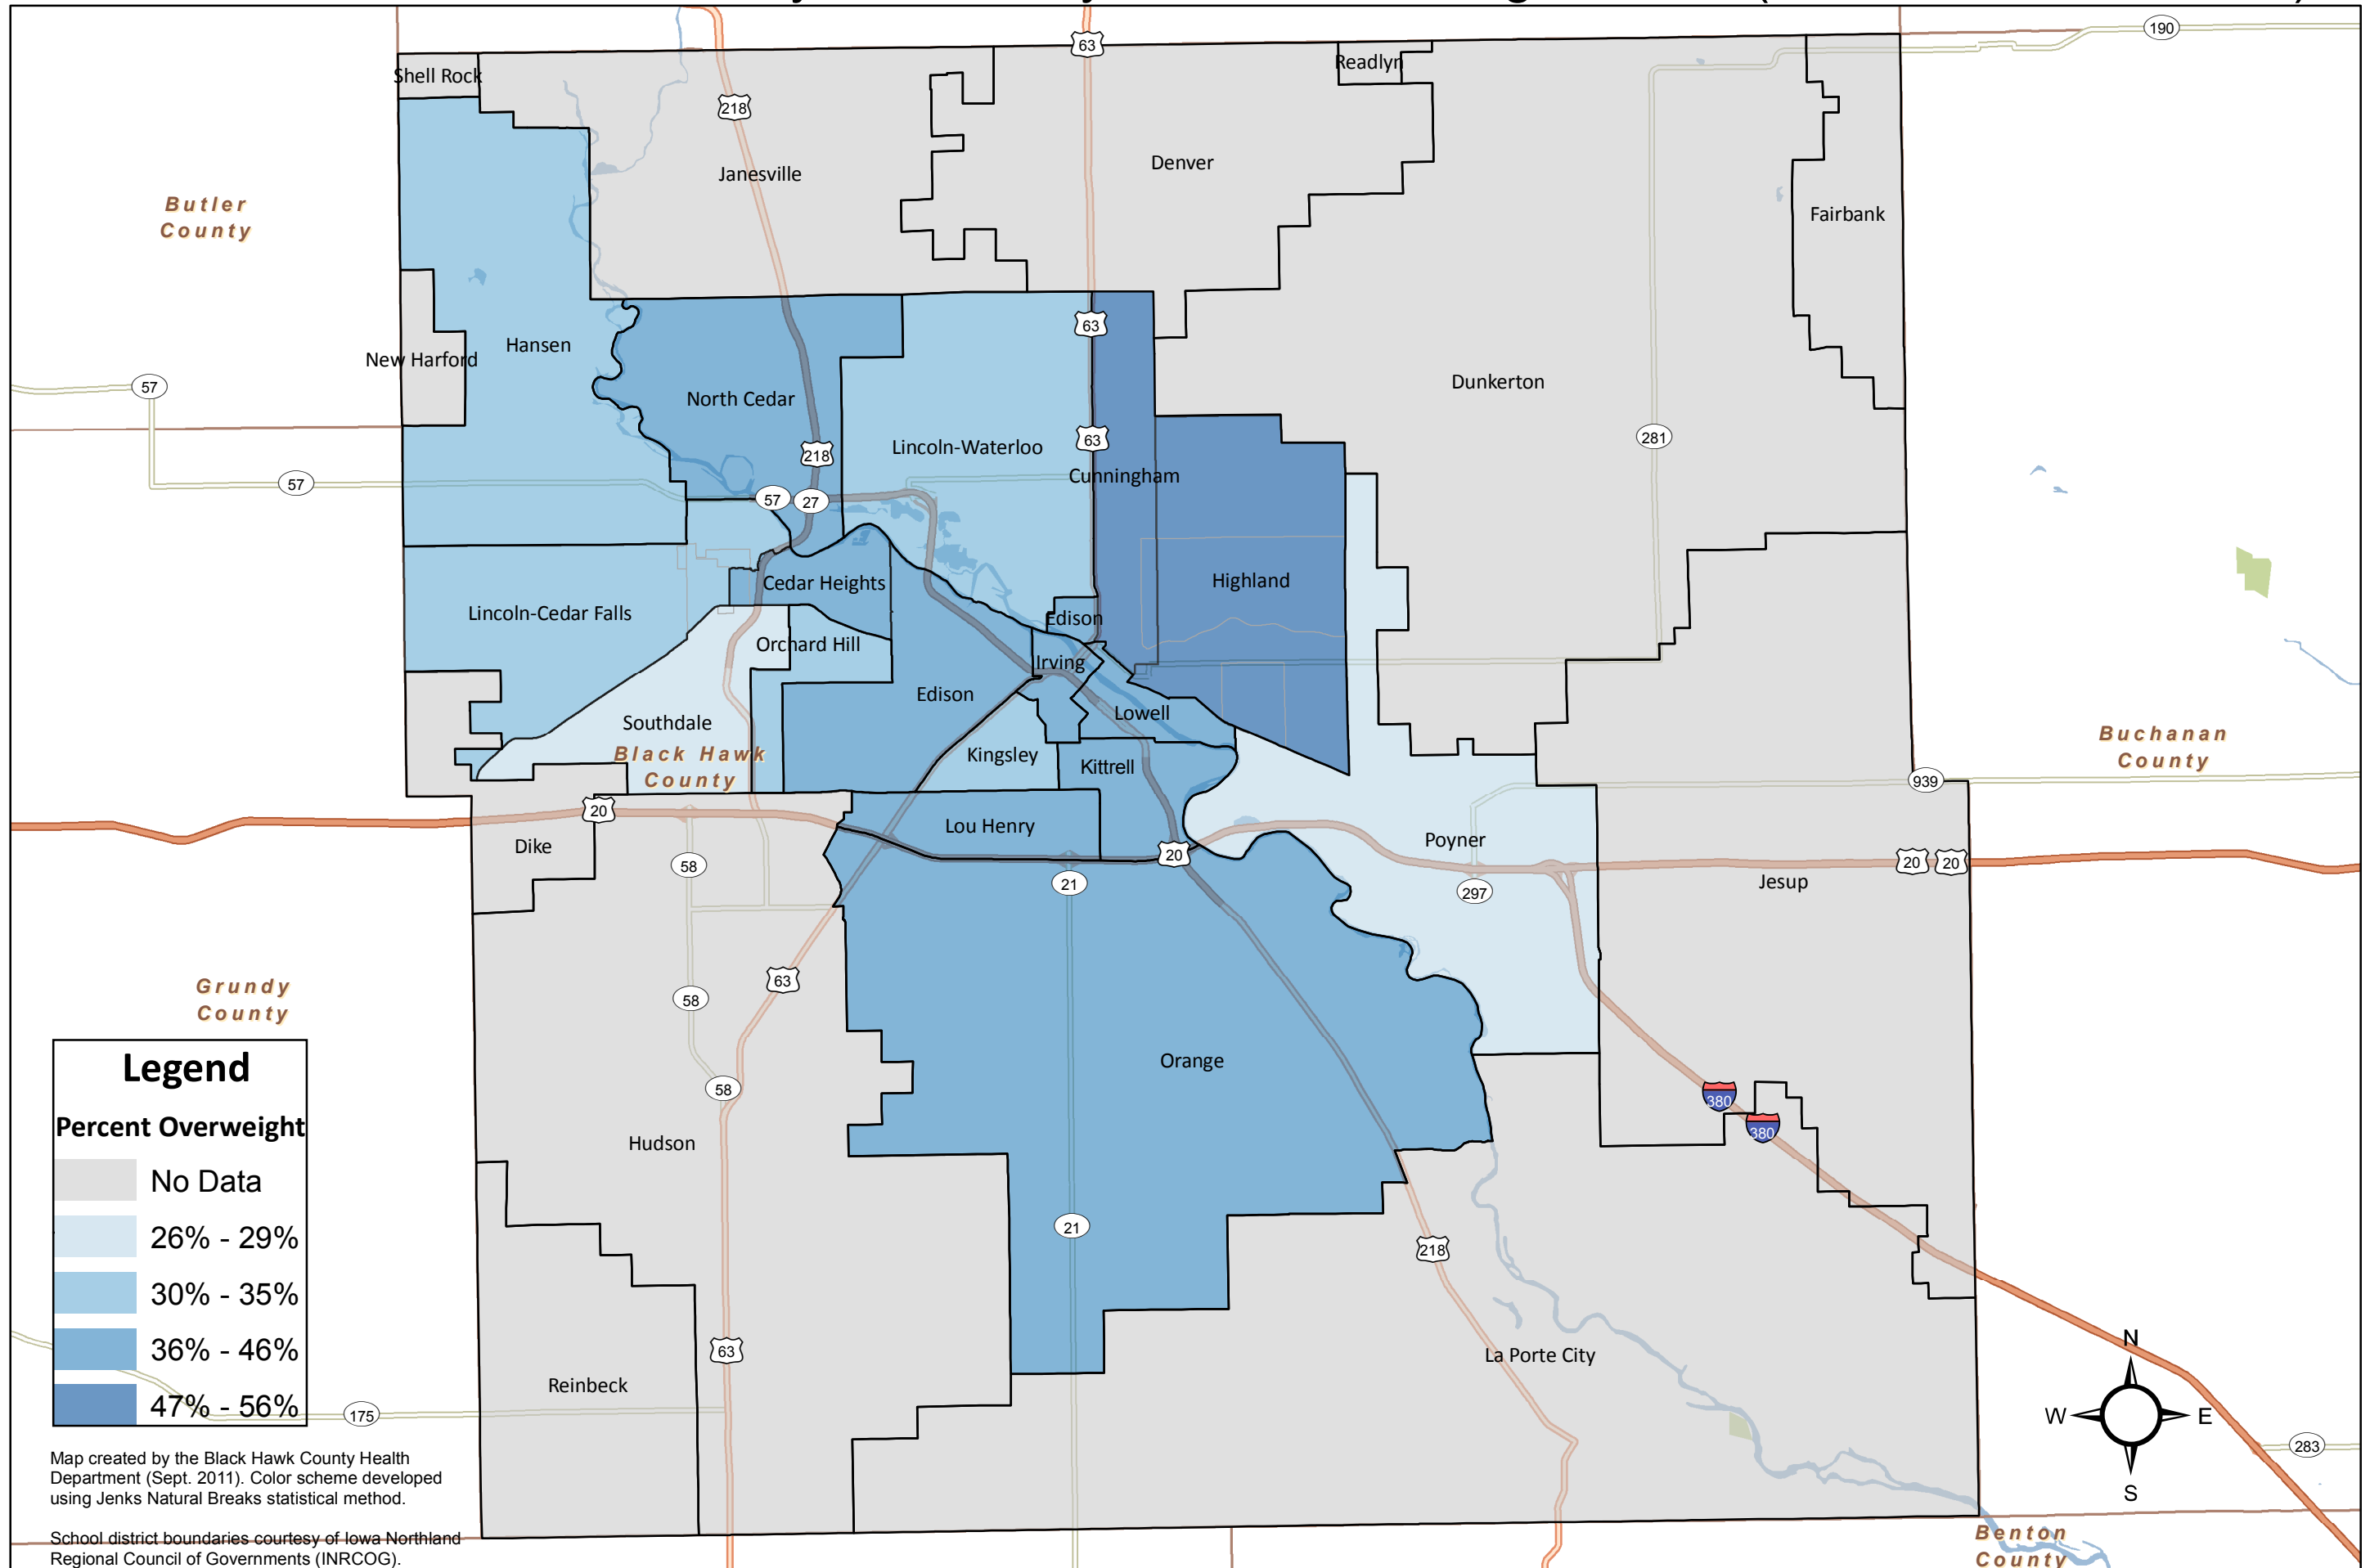

# 2010 - 2011 Black Hawk County Elementary School Overweight Rates (BMI > 85th Percentile)

Shell Rock

Janesville

Denver

Fairbank

New Harford

Hansen

Dunkerton

North Cedar

Lincoln-Waterloo

Cunningham

Lincoln-Cedar Falls

Cedar Heights

Highland

Orchard Hill

Edison

Irving

Lowell

Southdale

Edison

Kingsley

Kittrell

Dike

Lou Henry

Poyner

Jesup

Grundy County

Buchanan County

**Legend**

**Percent Overweight**

Lightest Blue	No Data
Light Blue	26% - 29%
Medium Light Blue	30% - 35%
Medium Blue	36% - 46%
Darkest Blue	47% - 56%

Map created by the Black Hawk County Health Department (Sept. 2011). Color scheme developed using Jenks Natural Breaks statistical method.